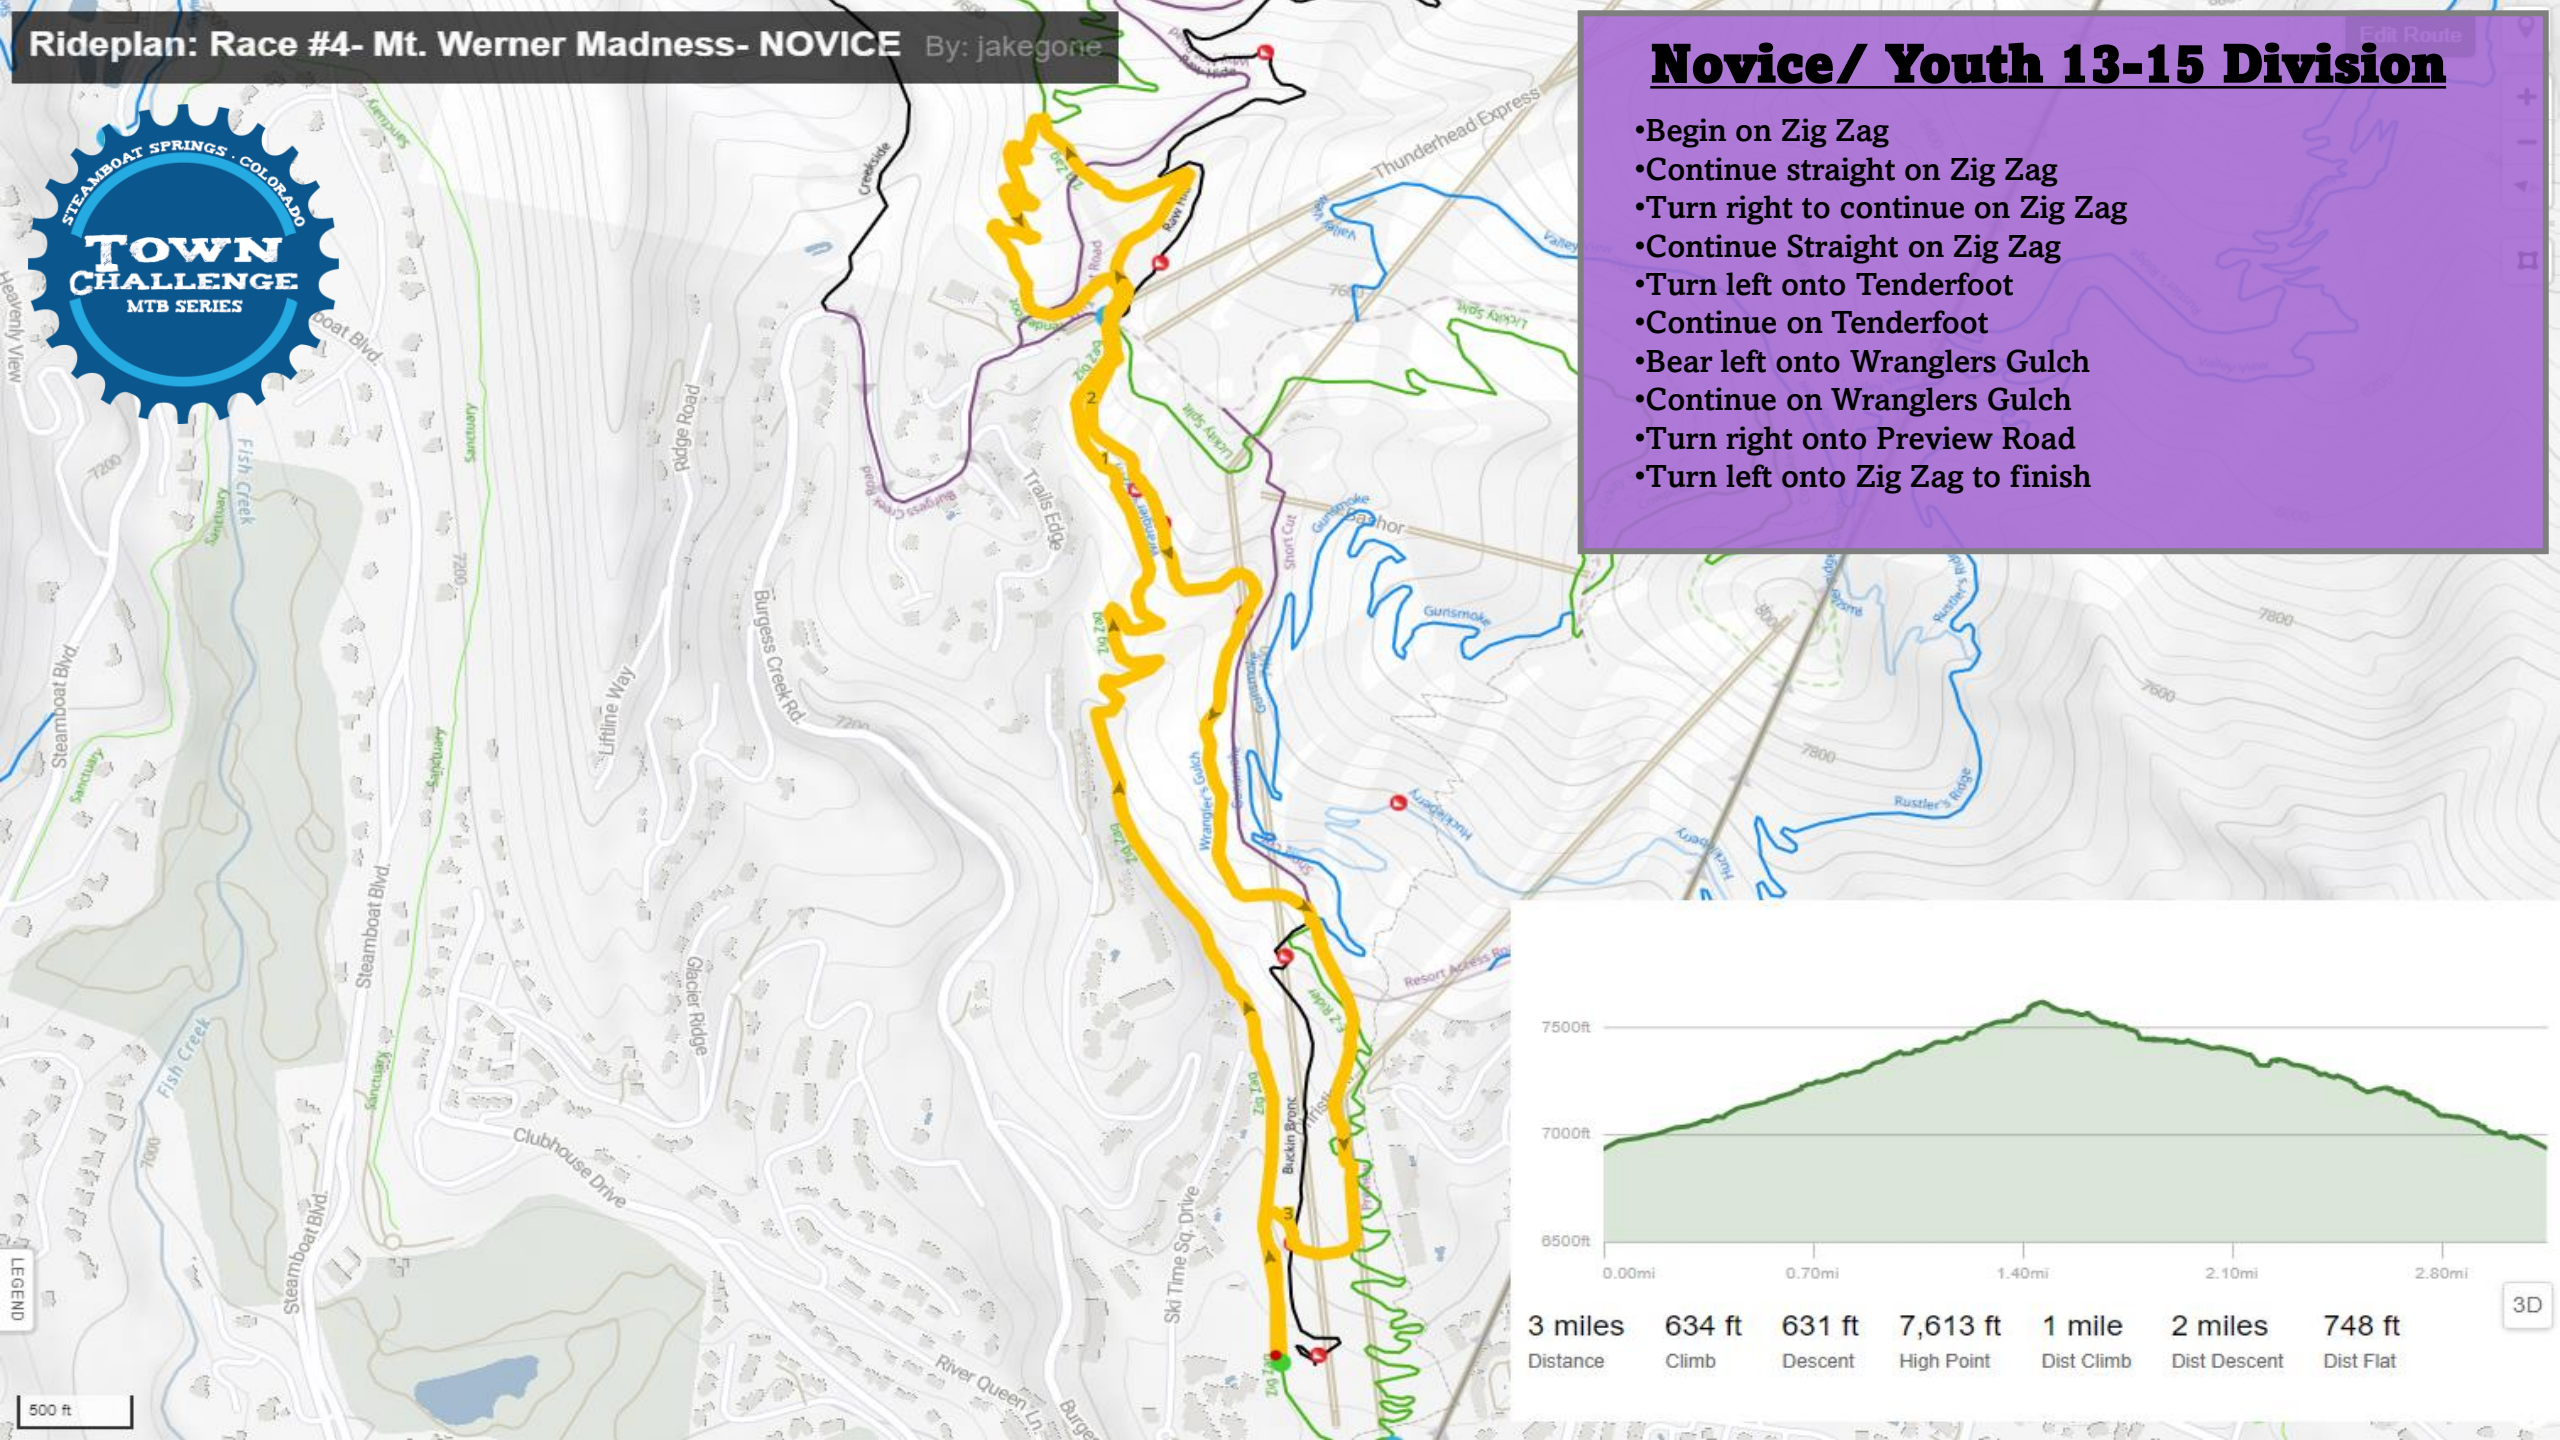

- ## Novice/ Youth 13-15 Division
- Begin on Zig Zag
 - Continue straight on Zig Zag
 - Turn right to continue on Zig Zag
 - Continue Straight on Zig Zag
 - Turn left onto Tenderfoot
 - Continue on Tenderfoot
 - Bear left onto Wranglers Gulch
 - Continue on Wranglers Gulch
 - Turn right onto Preview Road
 - Turn left onto Zig Zag to finish

3 miles	634 ft	631 ft	7,613 ft	1 mile	2 miles	748 ft
Distance	Climb	Descent	High Point	Dist Climb	Dist Descent	Dist Flat

3D

500 ft

LEGEND