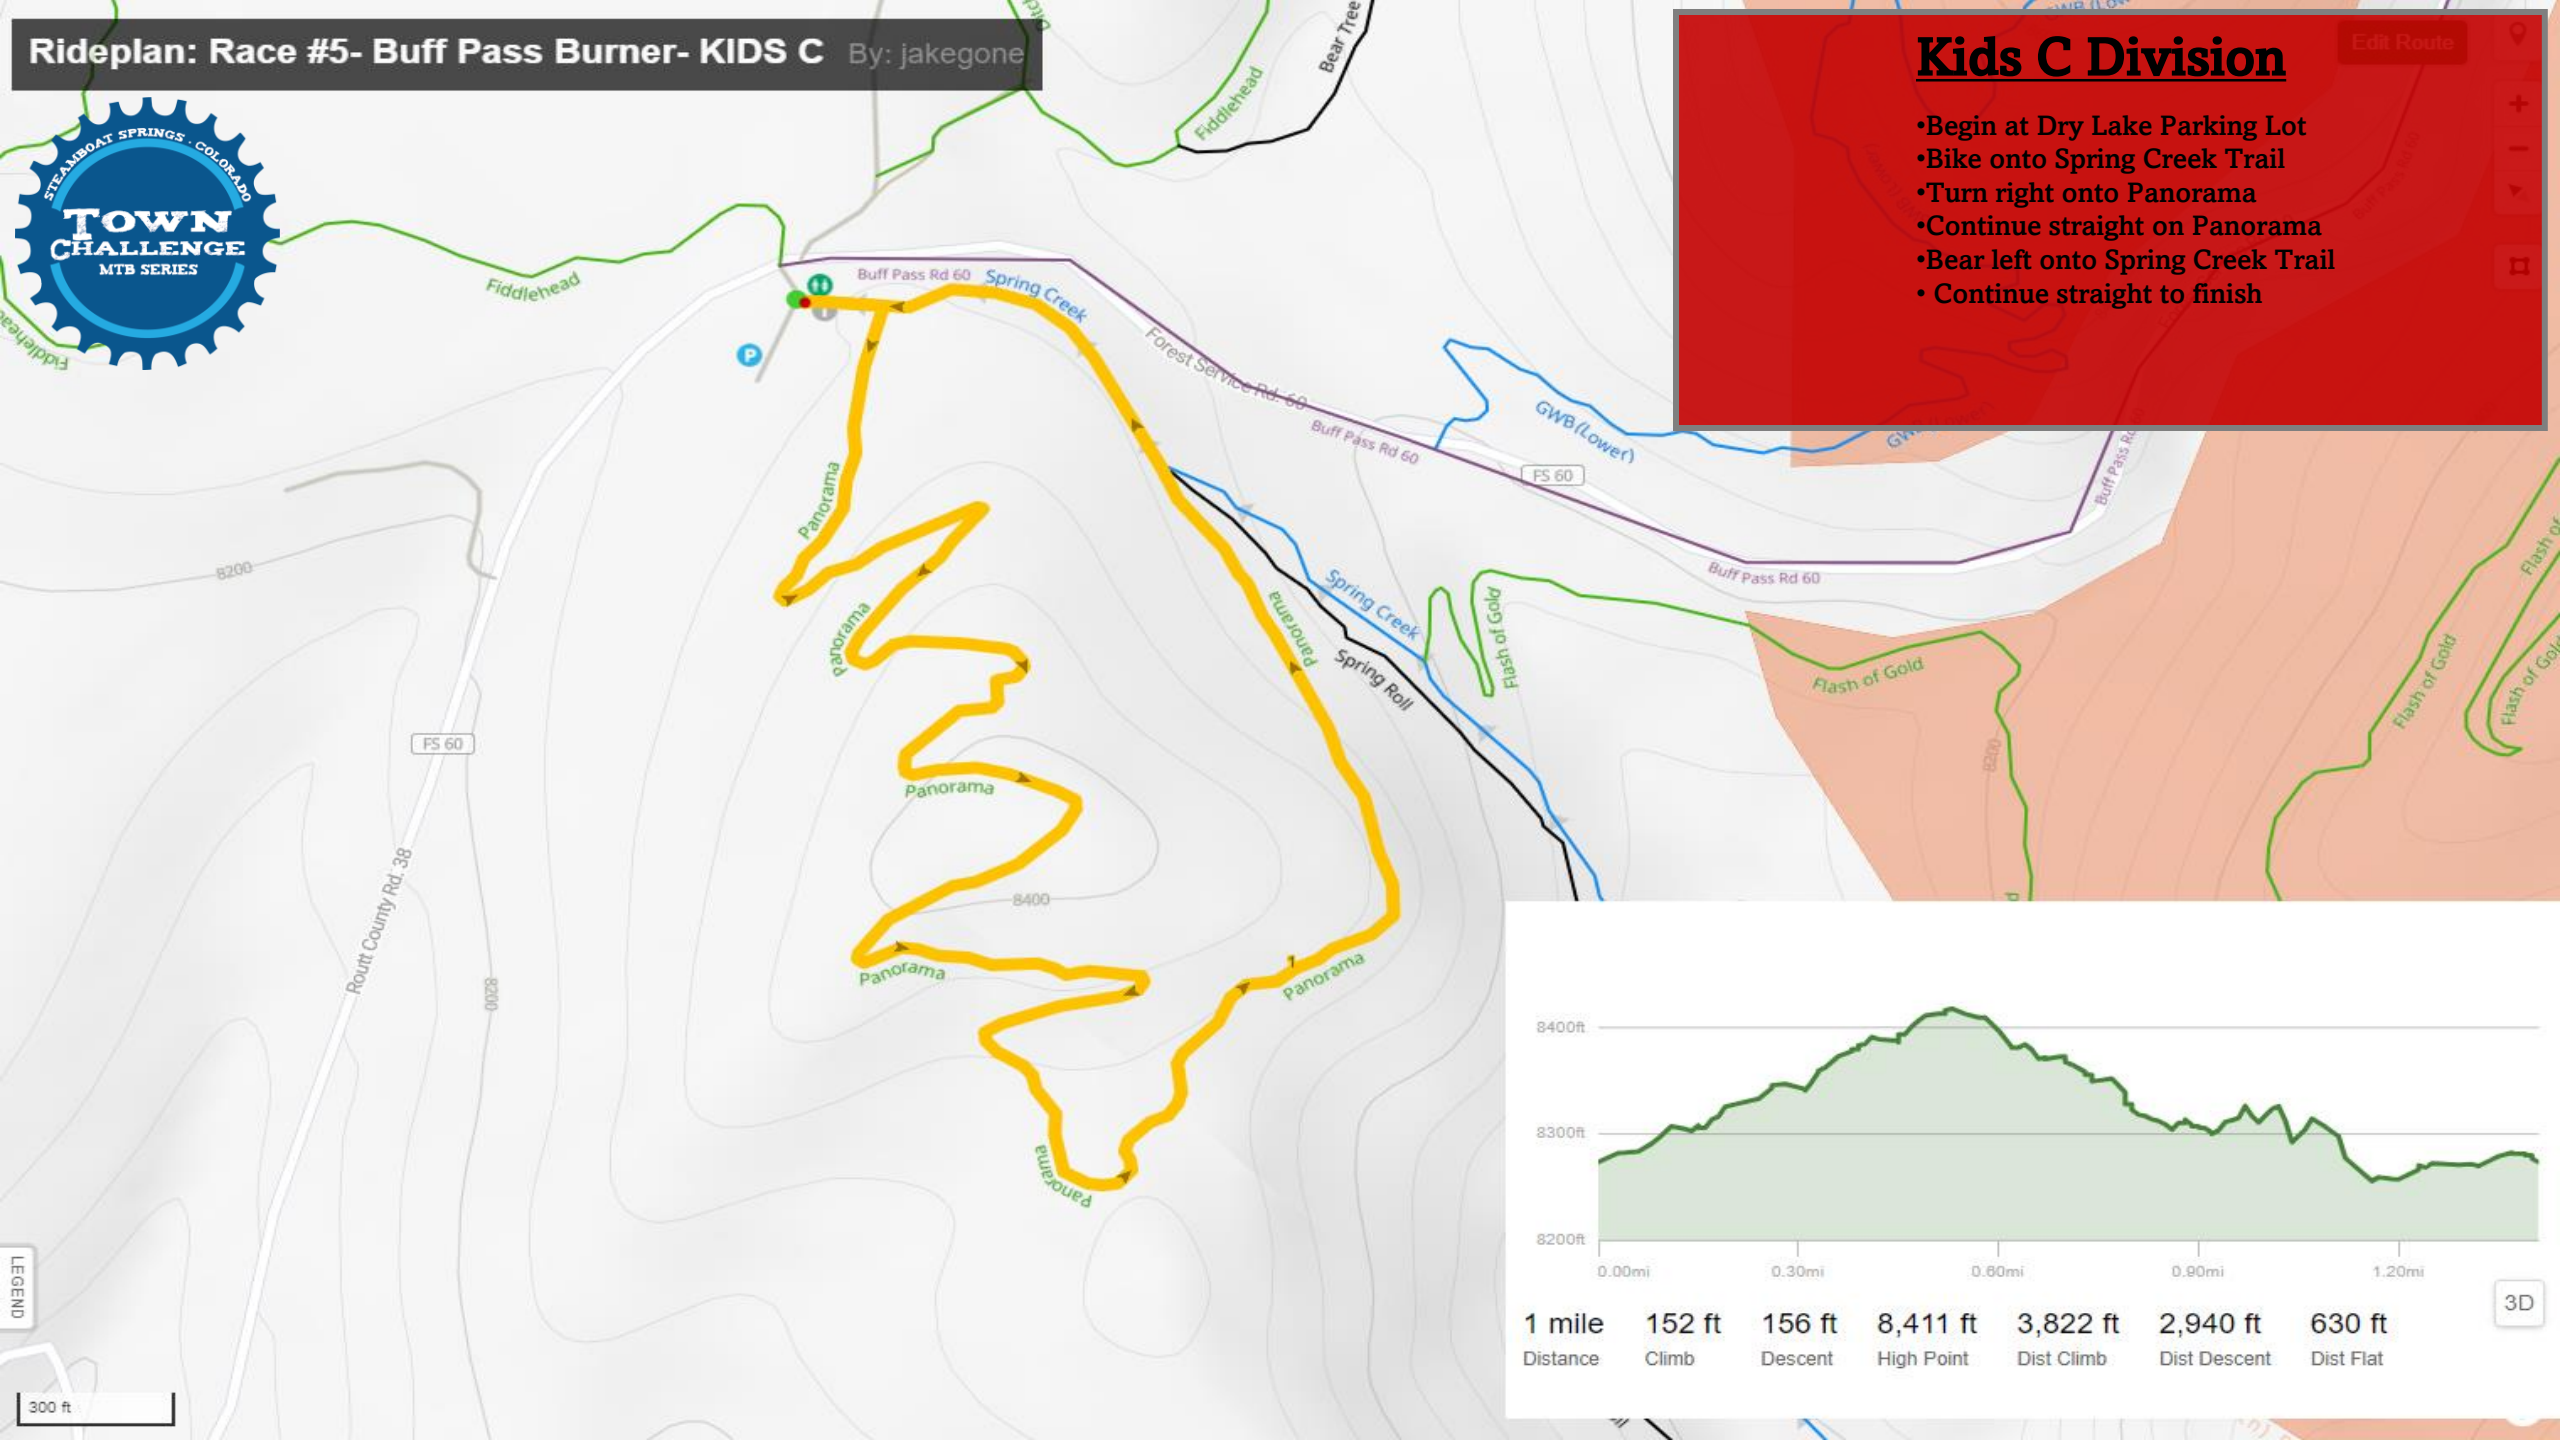

Kids C Division

[Edit Route](#)

- Begin at Dry Lake Parking Lot
- Bike onto Spring Creek Trail
- Turn right onto Panorama
- Continue straight on Panorama
- Bear left onto Spring Creek Trail
- Continue straight to finish

LEGEND

300 ft

3D