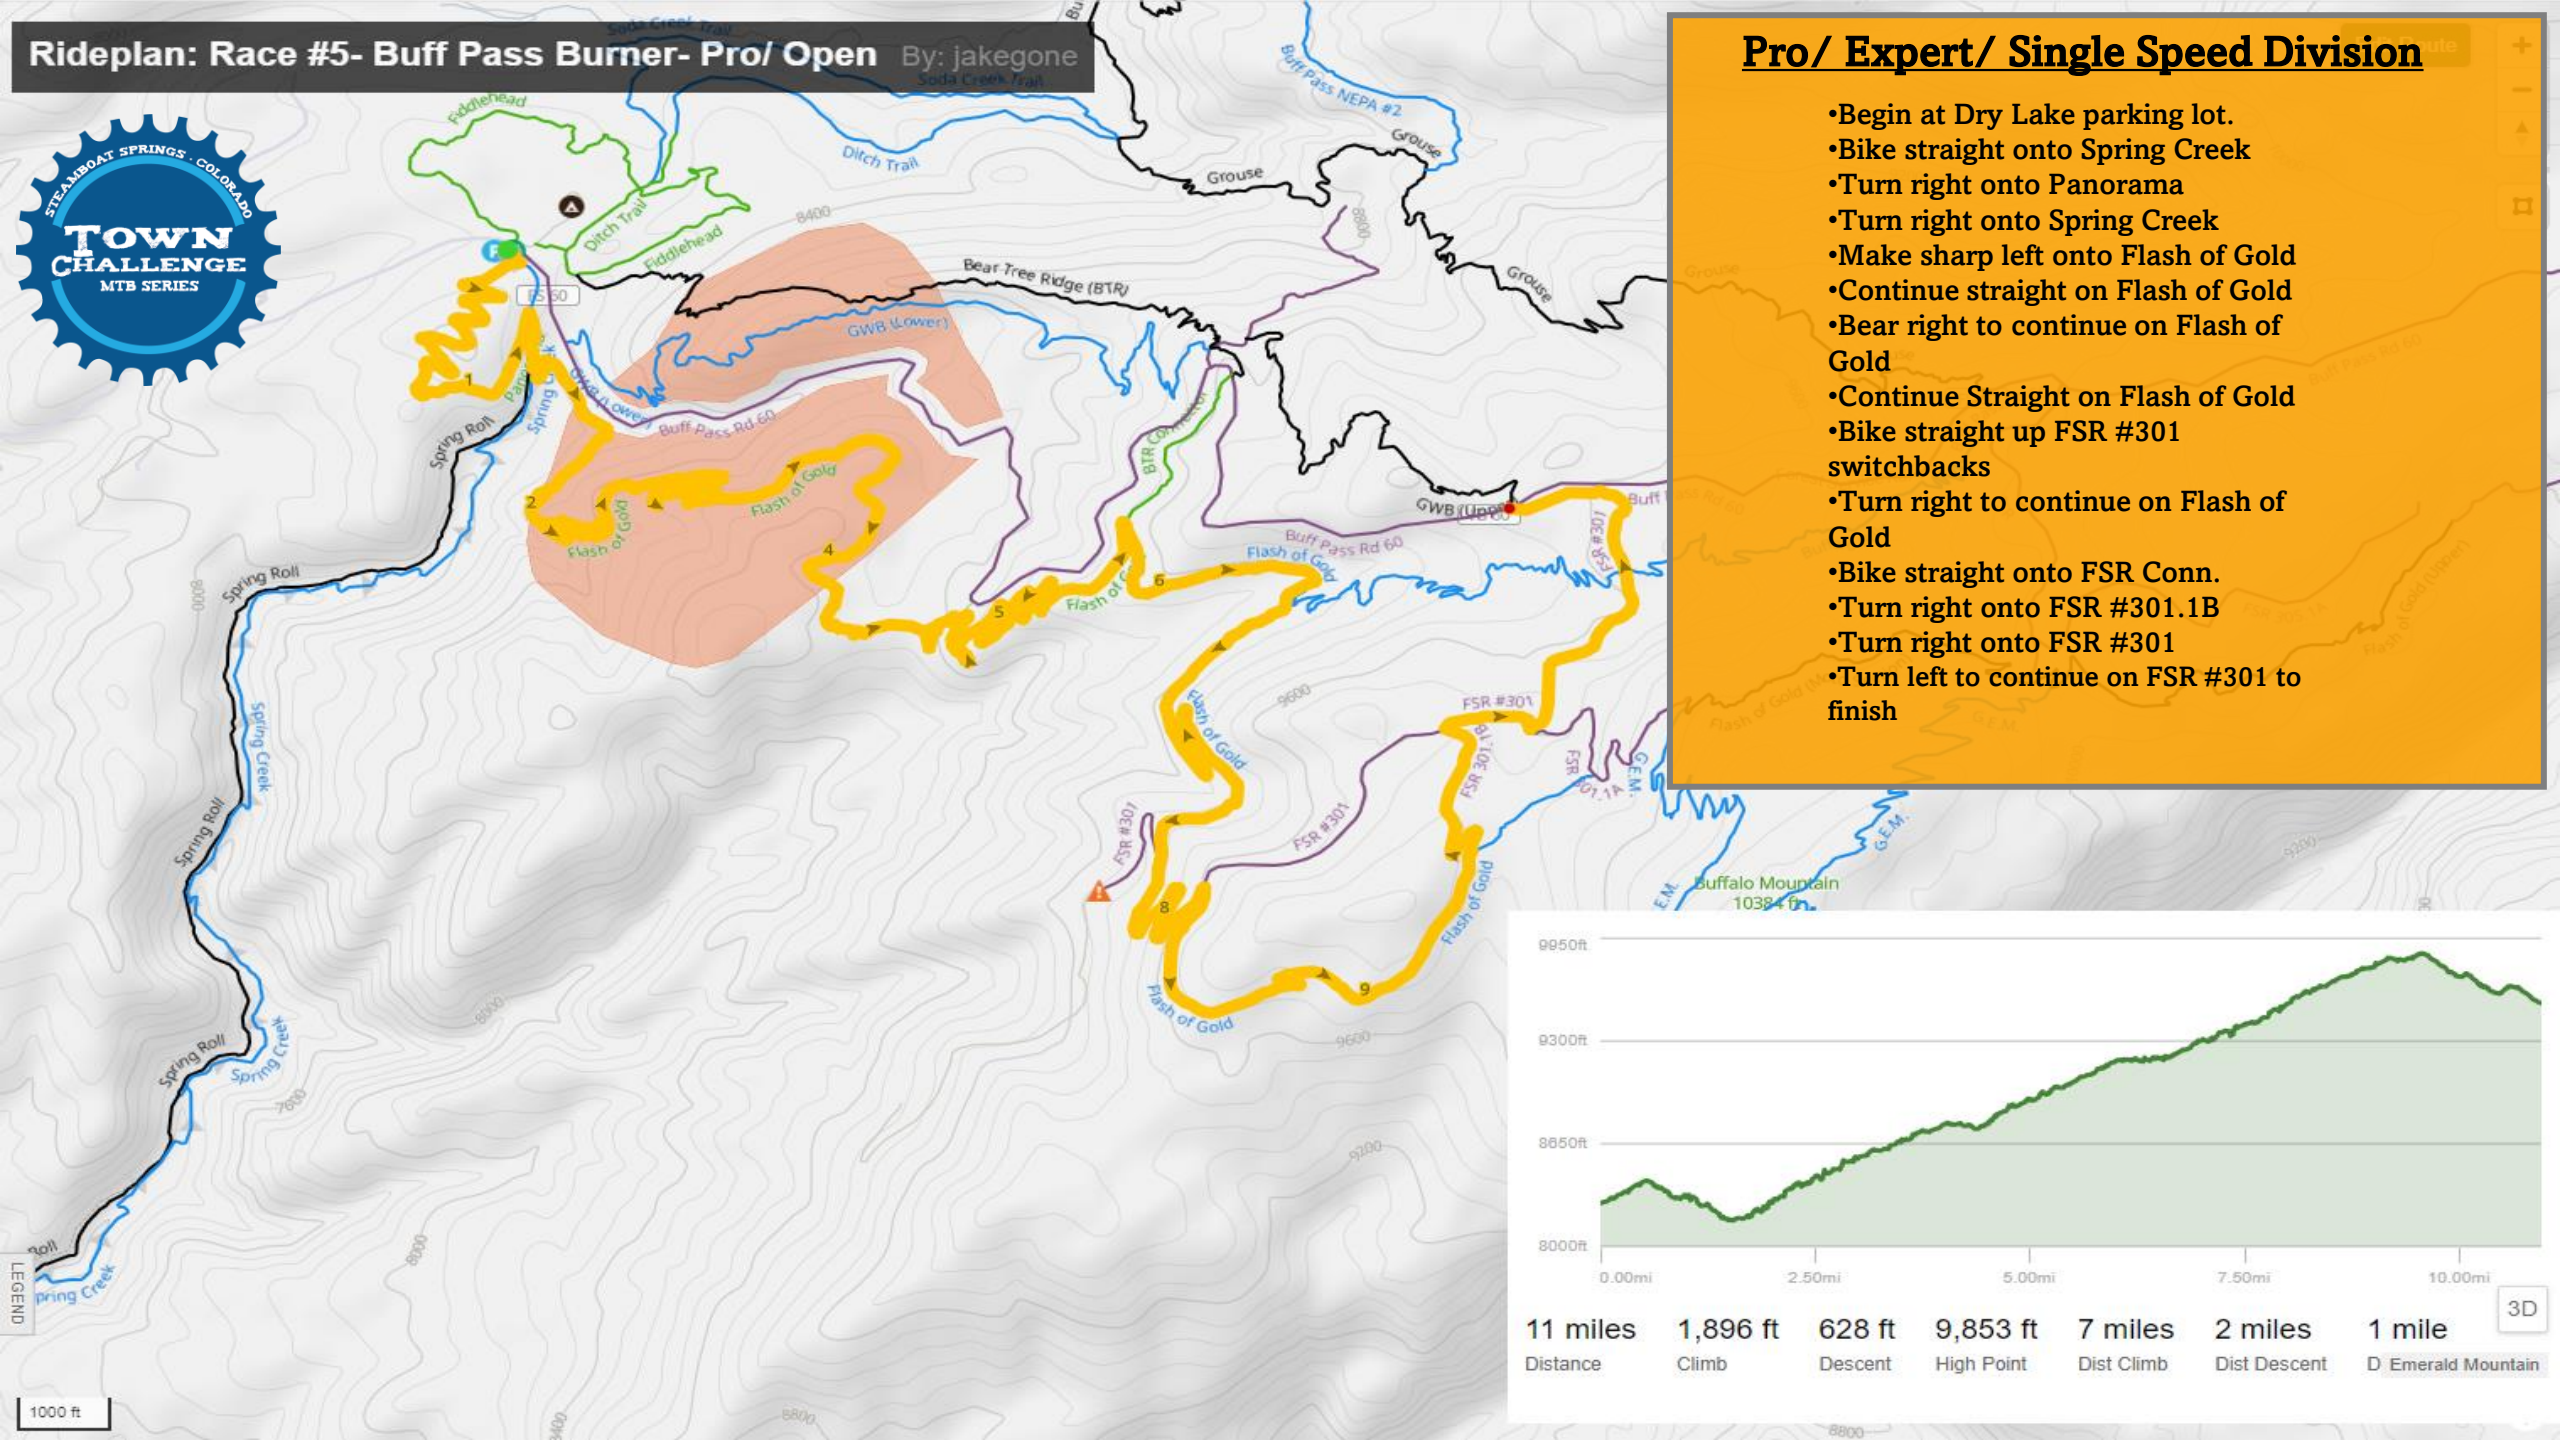

### Pro/ Expert/ Single Speed Division

- Begin at Dry Lake parking lot.
- Bike straight onto Spring Creek
- Turn right onto Panorama
- Turn right onto Spring Creek
- Make sharp left onto Flash of Gold
- Continue straight on Flash of Gold
- Bear right to continue on Flash of Gold
- Continue Straight on Flash of Gold
- Bike straight up FSR #301 switchbacks
- Turn right to continue on Flash of Gold
- Bike straight onto FSR Conn.
- Turn right onto FSR #301.1B
- Turn right onto FSR #301
- Turn left to continue on FSR #301 to finish

11 miles	1,896 ft	628 ft	9,853 ft	7 miles	2 miles	1 mile
Distance	Climb	Descent	High Point	Dist Climb	Dist Descent	D Emerald Mountain

3D

LEGEND

1000 ft